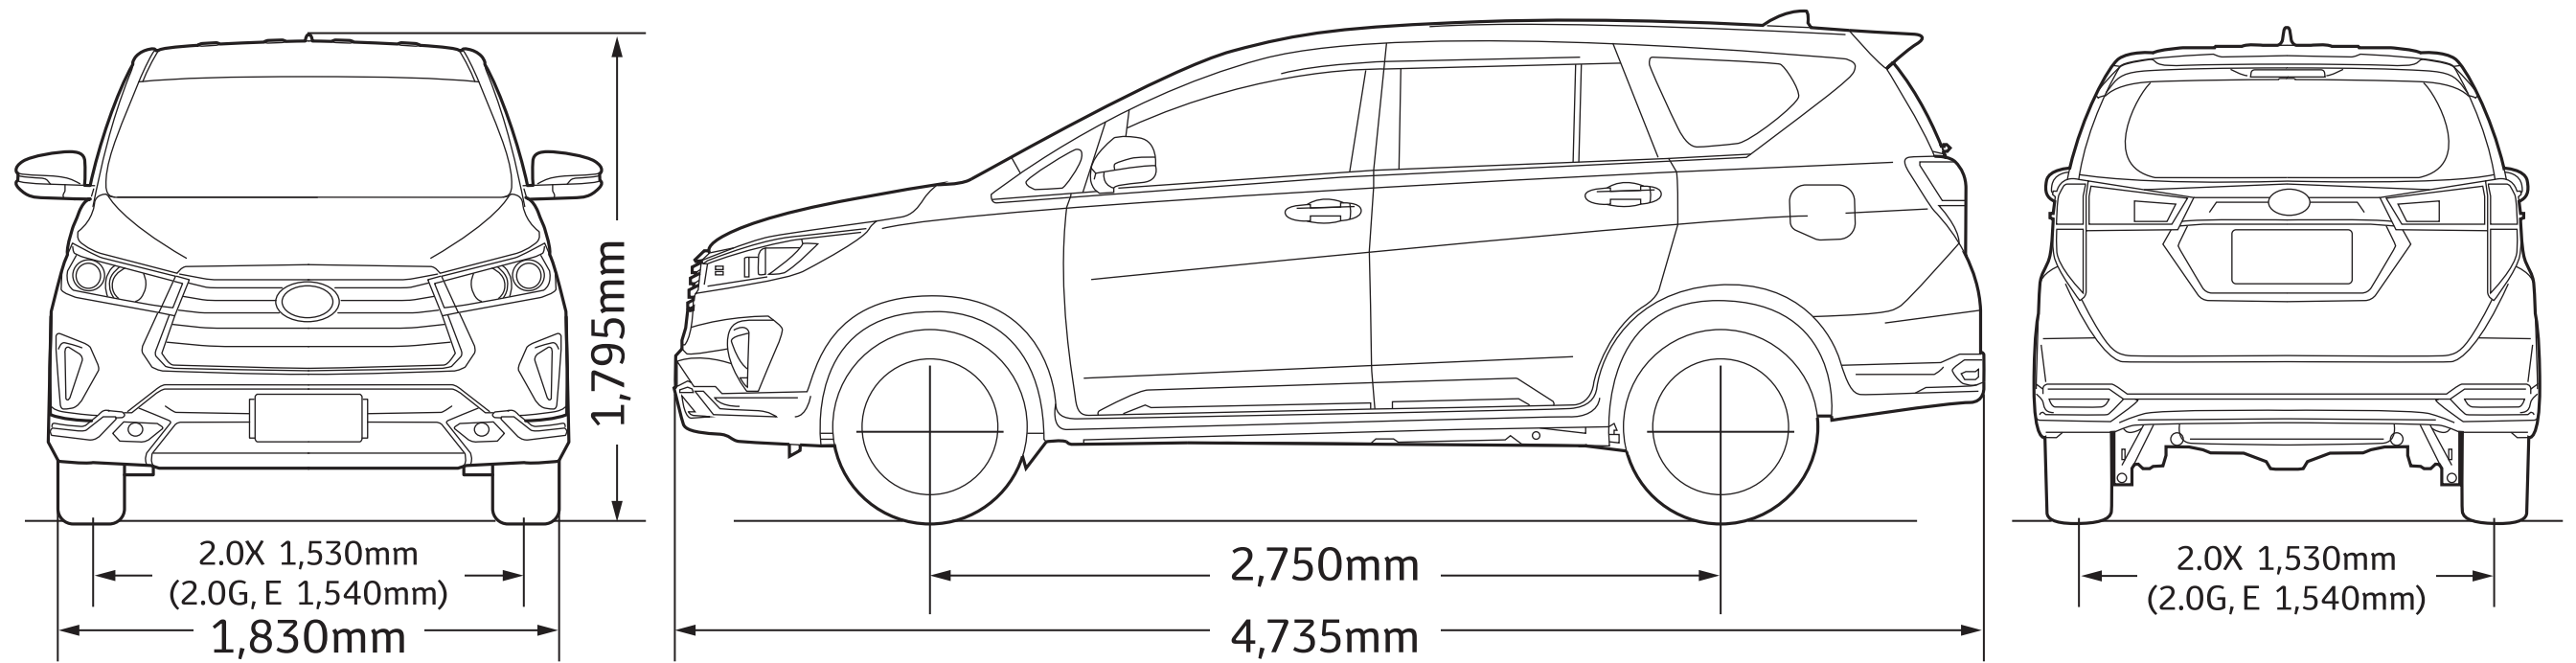

*Android Auto™ will be available when the service is officially launched in Malaysia. For details, please contact your nearest Toyota showroom.

5 years warranty from the date of first registration with unlimited mileage. Terms and Conditions apply.

BE PROTECTED WHILE YOU ENJOY EXCLUSIVE INSURANCE BENEFITS.

Energy Efficient Vehicle

For Your Auto-Financing Needs

- UMW Toyota Motor reserves the right to alter any details of specifications and equipment without notice.
- Details of specifications and equipment are also subject to change to suit local conditions and requirements.
- Vehicle and specifications in this catalogue may vary from models available locally.
- Vehicle body and accessory colours might differ from the printed photos in this catalogue.
- All images used are for illustrative purposes.